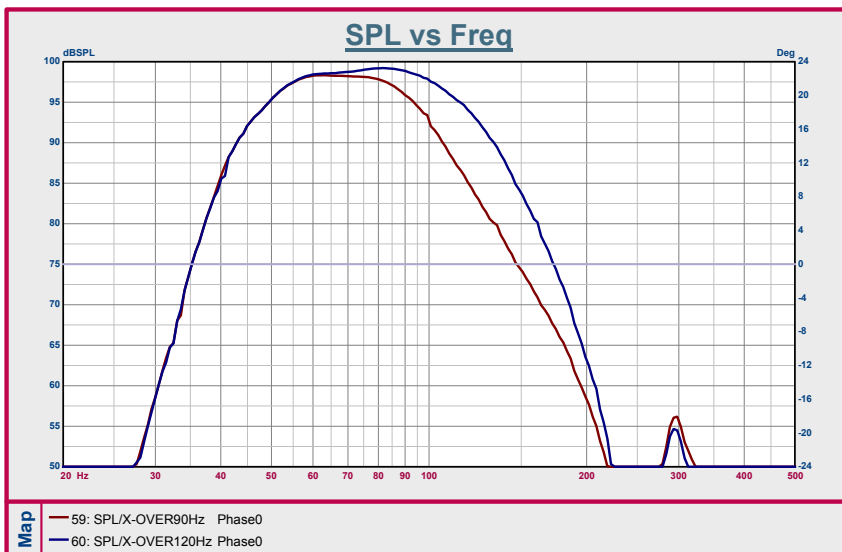

AVANTE

ELEVATE
YOUR SOUND

IMPERIO

SUB210

**DUAL 10-INCH WOOFERS WITH
700 WATTS RMS CLASS D POWER
AMPLIFIER. PART OF THE IMPERIO
MINI LINE ARRAY SYSTEM**

AMPLIFIER

- Power (RMS): 700W, 1400W Peak
- 100-120V / 220-240V ~ 50/60Hz (country specific)
- LED Power / Signal / Clip Indicator
- Input: 1x 3pin XLR powerCon (NAC3FCA)
- Output: 1x 3pin XLR powerCon (NAC3FCB)
- Phase Switchable (0 / 180)
- Internal Selectable X-Over 90Hz or 120Hz)
- Volume Control Dial

DRIVER

- Driver: Two 10" woofers with 2.5" Voice Coils
- selectable crossover point: optional 90Hz/120Hz
- Max SPL: 124dB
- Flyable with optional flybar
- Inputs: 1 XLR
- Outputs: 1 XLR
- 6th Order Bandpass Design
- (2) M20 Screw Pole Mount
(Can be used vertically or horizontally)
- Grill: 1.2mm steel
- Cabinet: plywood